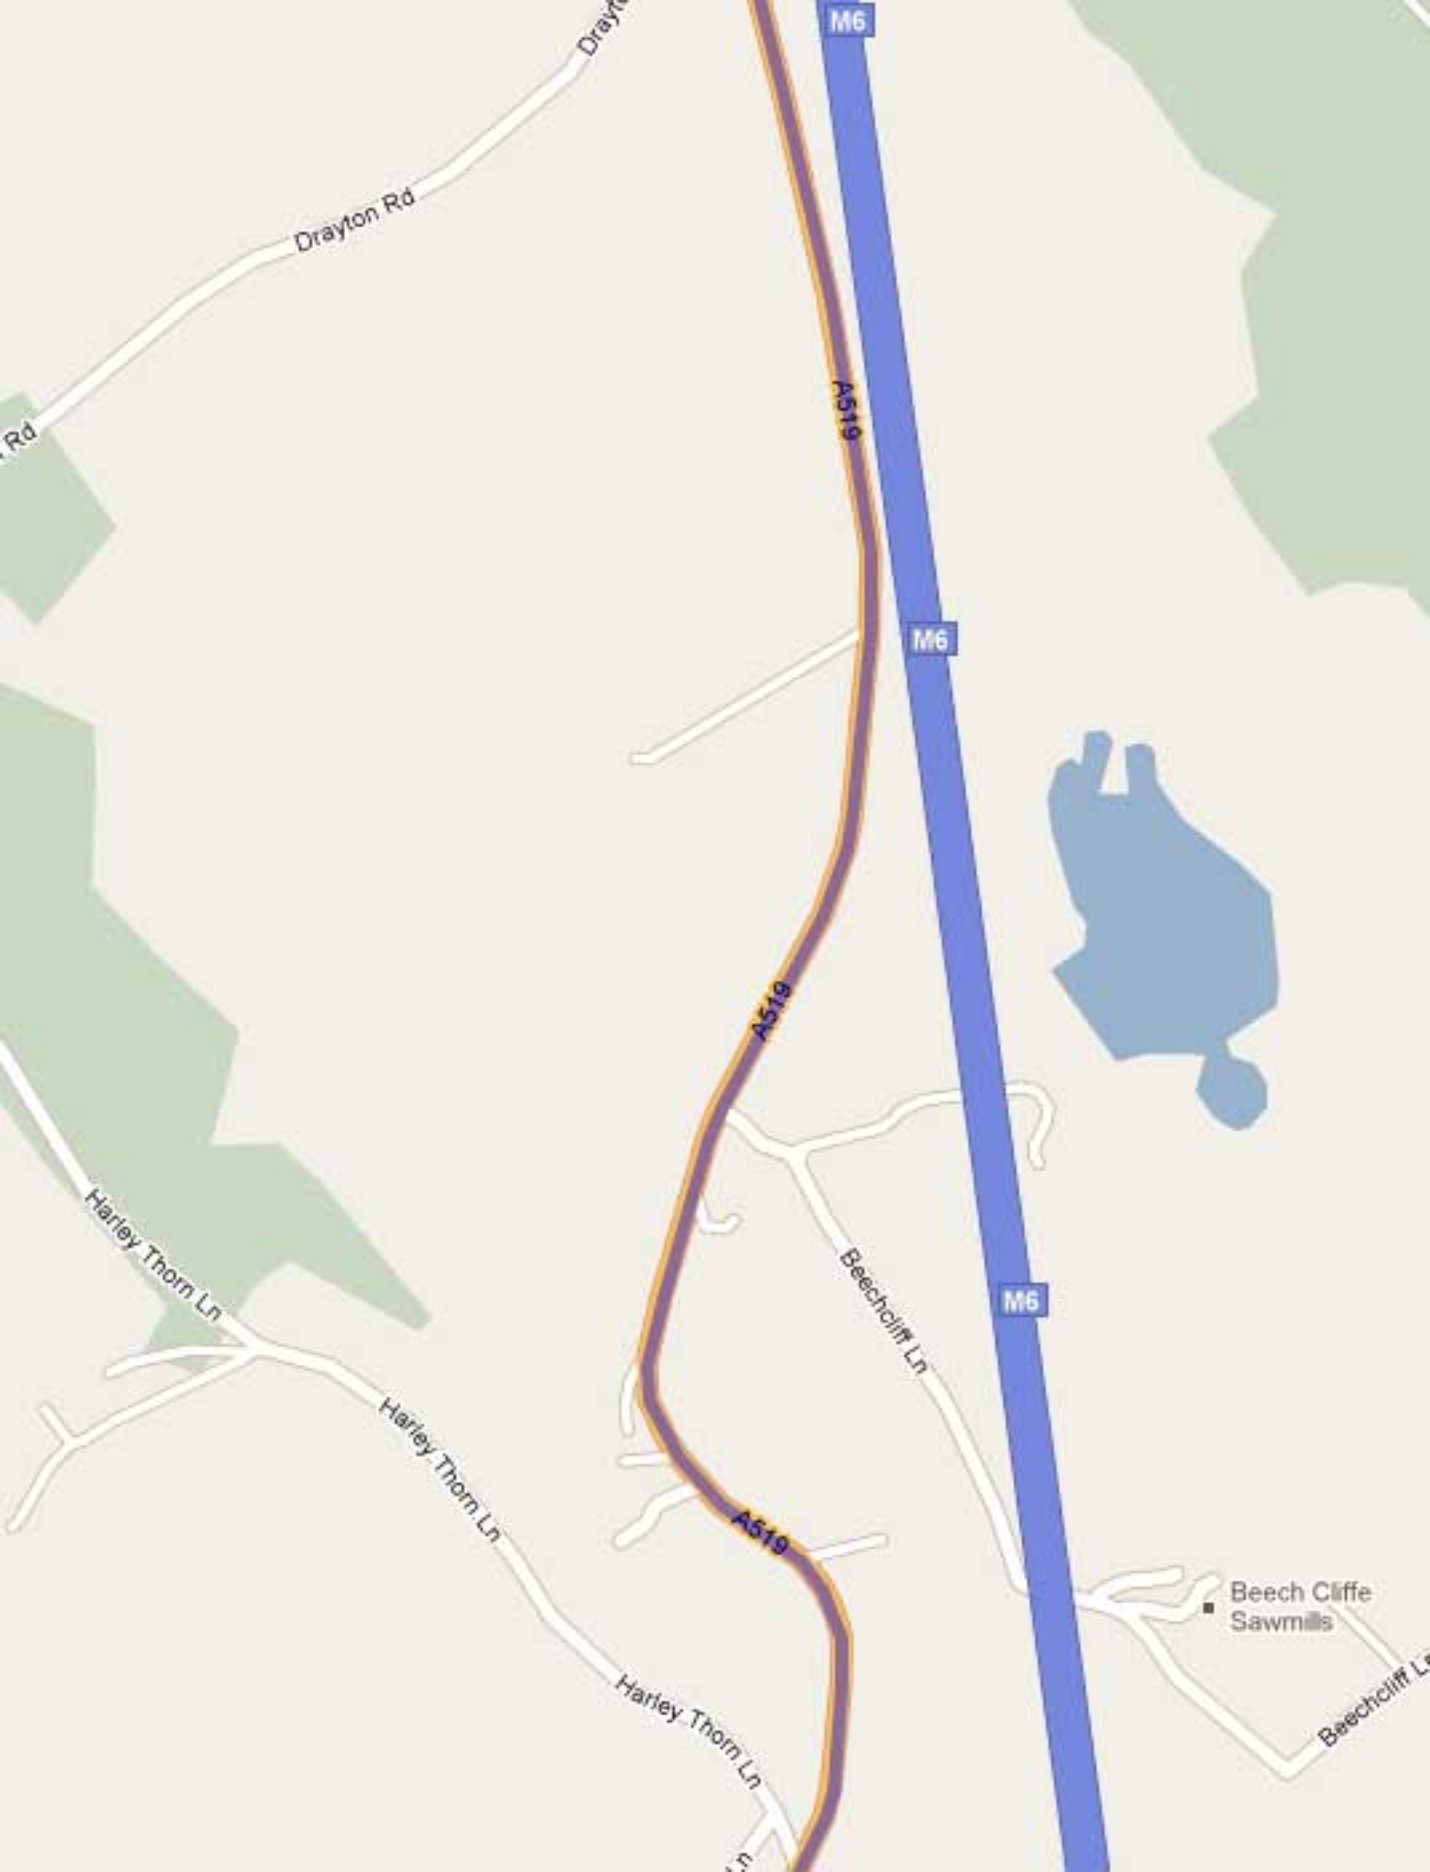

Drayton Rd

A519

M6

A519

Harley Thorn Ln

Beechcliff Ln

M6

Harley Thorn Ln

A519

Beech Cliffe Sawmills

Harley Thorn Ln

Beechcliff Ln