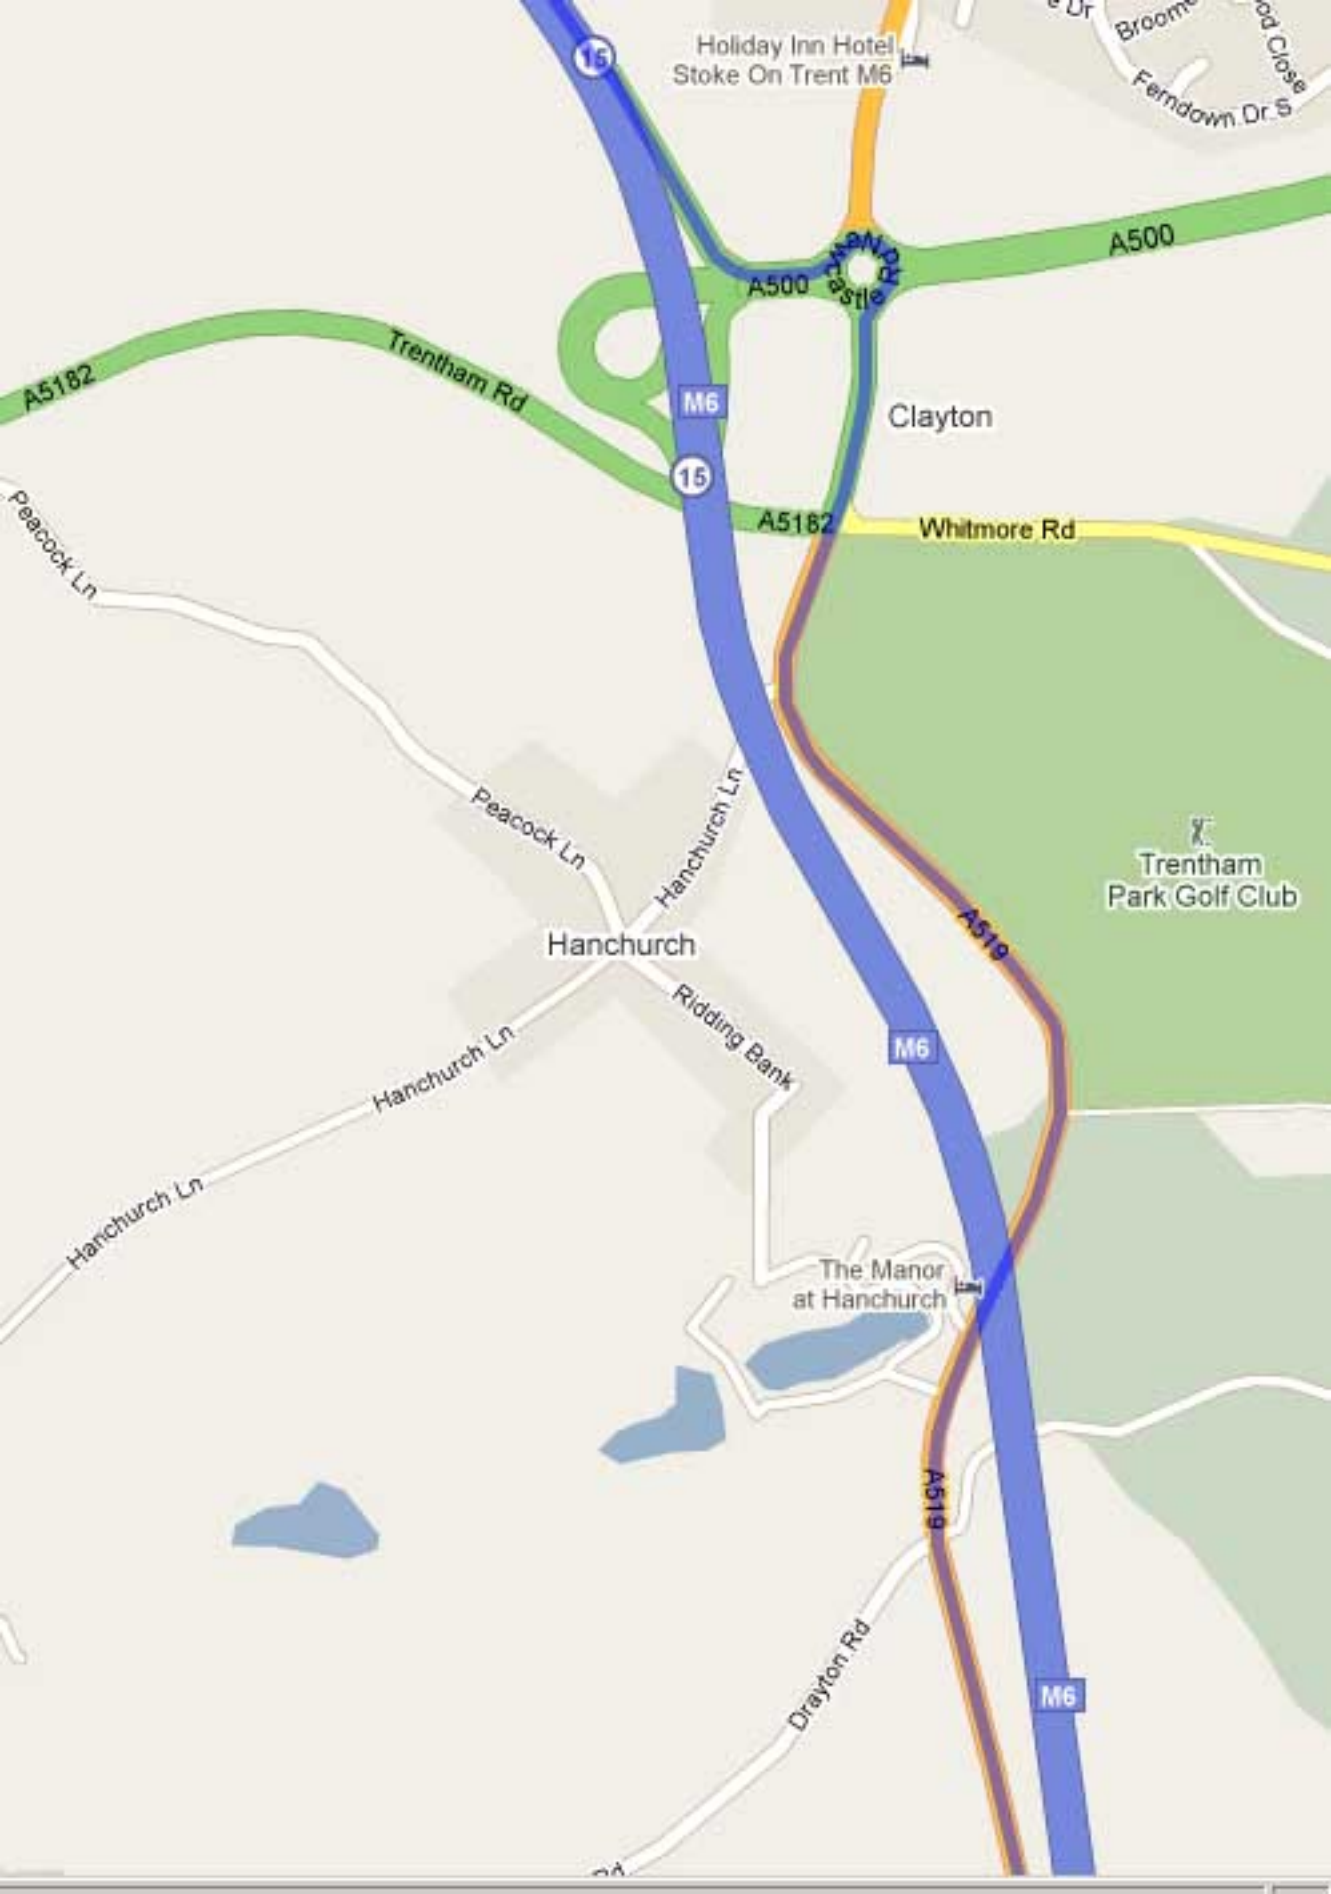

### **DIRECTIONS TO BADEN HALL FISHERY**

- 1 Pick up your nearest **M6 Southbound** Junction
- 2 At **Junction 15** exit onto **A500** toward **Stoke-on-Trent/Stone/Derby/A50**
- 3 At roundabout, take the **3rd exit** onto **Newcastle Rd/A519** heading to **Eccleshall/Shrewsbury/A53**. Continue to follow A519 through traffic lights
- 4 Turn left onto **Bottom Lane** signposted **Swinerton** - continue for 0.5 miles
- 5 At Junction turn left onto **A51**, after 75 metres turn right
- 6 Follow this road for approx 3.5 miles past pub on left called Fitzherbert Arms  
Through village called **Cold Meece**, you will pass through an industrial area  
After this 3.5 miles, **Baden Hall entrance is on left**

***Distance from Warrington approximately 51 miles and takes approximately 1 Hour 3 minutes***

**Baden Hall  
Fishery**

Holiday Inn Hotel  
Stoke On Trent M6

Broom  
Ferndown Dr

A500  
Castle

A500

A5182

Trentham Rd

A519

Drayton Rd

M6

Drayton Rd

A519

M6

A519

Harley Thorn Ln

Harley Ln

Beech

A519

Old Ln

Beechdale Ln

Top Ln

A519

Bottom Ln