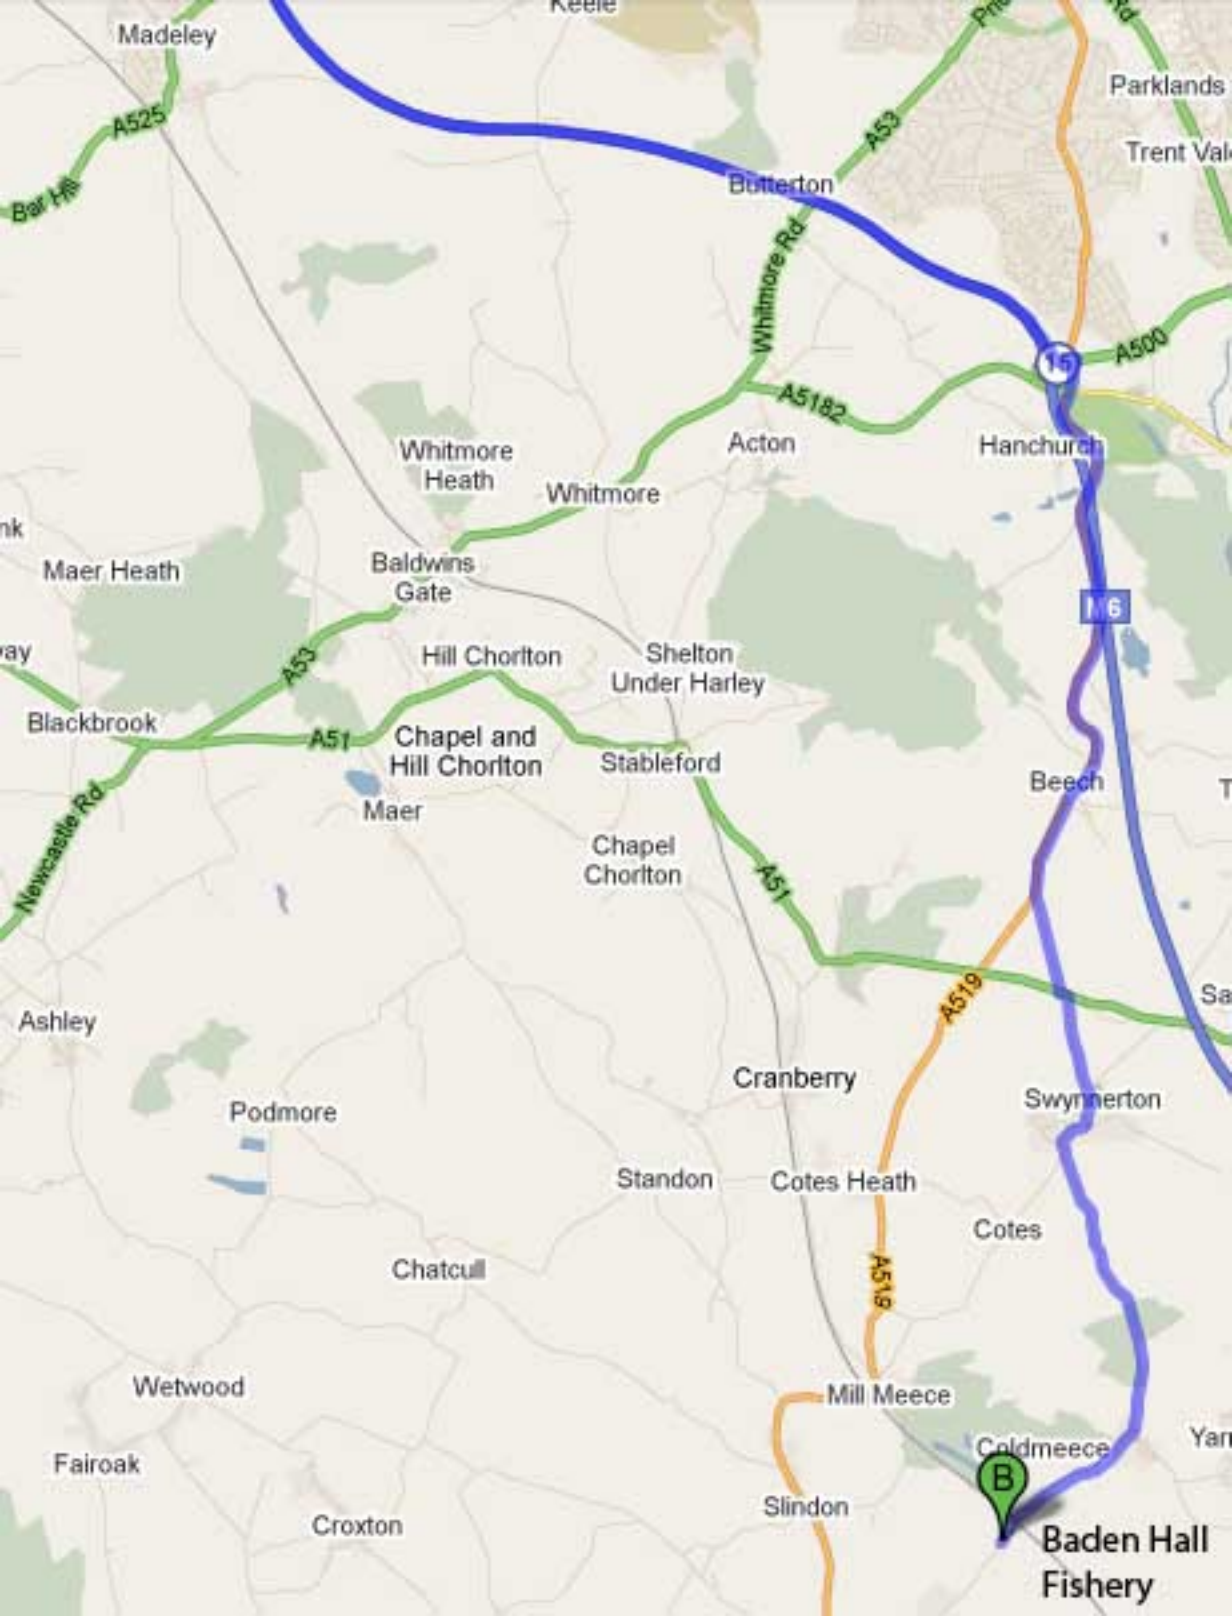

### **DIRECTIONS TO BADEN HALL FISHERY**

- 1 Pick up your nearest **M6 Southbound** Junction
- 2 At **Junction 15** exit onto **A500** toward **Stoke-on-Trent/Stone/Derby/A50**
- 3 At roundabout, take the **3rd exit** onto **Newcastle Rd/A519** heading to **Eccleshall/Shrewsbury/A53**. Continue to follow A519 through traffic lights
- 4 Turn left onto **Bottom Lane** signposted **Swinerton** - continue for 0.5 miles
- 5 At Junction turn left onto **A51**, after 75 metres turn right
- 6 Follow this road for approx 3.5 miles past pub on left called Fitzherbert Arms  
Through village called **Cold Meece**, you will pass through an industrial area  
After this 3.5 miles, **Baden Hall entrance is on left**

***Distance from Warrington approximately 51 miles and takes approximately 1 Hour 3 minutes***

**Baden Hall  
Fishery**

Holiday Inn Hotel  
Stoke On Trent M6

Broom  
Ferndown Dr

A500  
Castle

A500

A5182

Trentham Rd