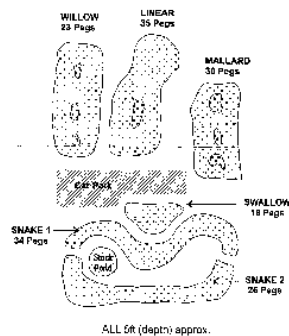

6 LAKES TO CHOOSE FROM

LINEAR

Carp & Wels Cat Fish up to 35lbs

All lakes contain

- Chubb
- Crucian
- Roach
- Rudd
- Perch
- Tench
- Gudgeon
- Bream
- Ghost Carp
- Mirror Carp

LINEAR	1 1/2 Acre Water
WILLOW POOL	1 1/2 Acre Water
SNAKE 1	5 Acre's Water
SNAKE 2	
MALLARD	1 1/2 Acre Water
SWALLOW	1/2 Acre Water

ALL THE LAKES ARE PEGGED & PATHED ALL THE WAY ROUND

SIZE & ROUGH SKETCH OF WATERS

How to find us